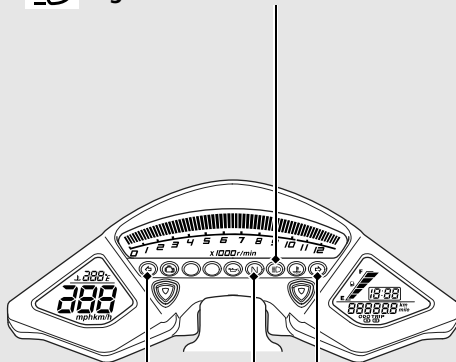

 **High beam indicator**

 **Left turn signal indicator**

 **Right turn signal indicator**

 **Neutral indicator**

Comes on when the transmission is in Neutral.