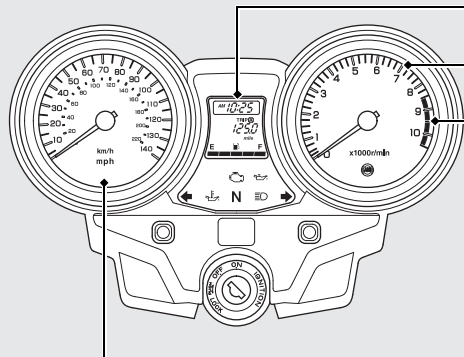

Instruments

Speedometer

This shows your speed in miles per hour (mph) and/or kilometer per hour (km/h) depend on type.

Tachometer

NOTICE

Do not operate the engine in the tachometer red zone. Excessive engine speed can adversely affect engine life.

Tachometer red zone
(excessive engine rpm range)