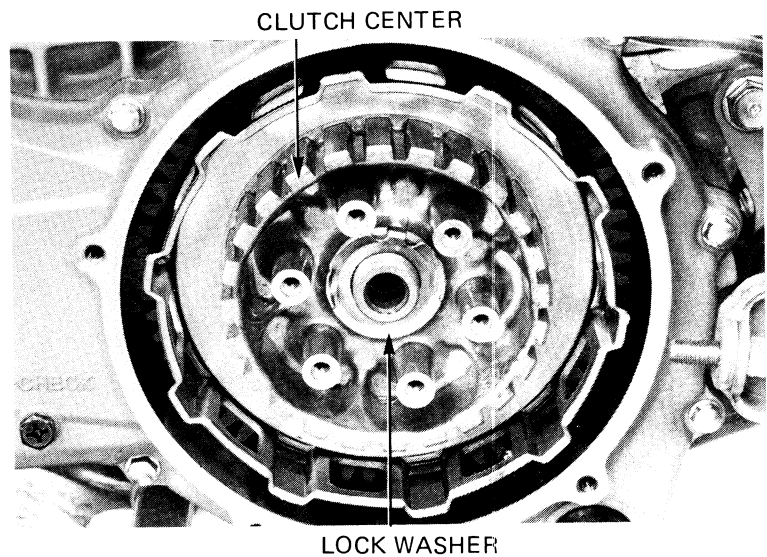

CLUTCH/CLUTCH ARM

LOCK NUT WRENCH SOCKET
07907-4150000 or 27 mm DEEP SOCKET

Shift the transmission into low and apply the parking brake.

Remove the clutch lock nut.

Remove the lock washer and clutch center.

Remove the thrust washer and clutch outer.