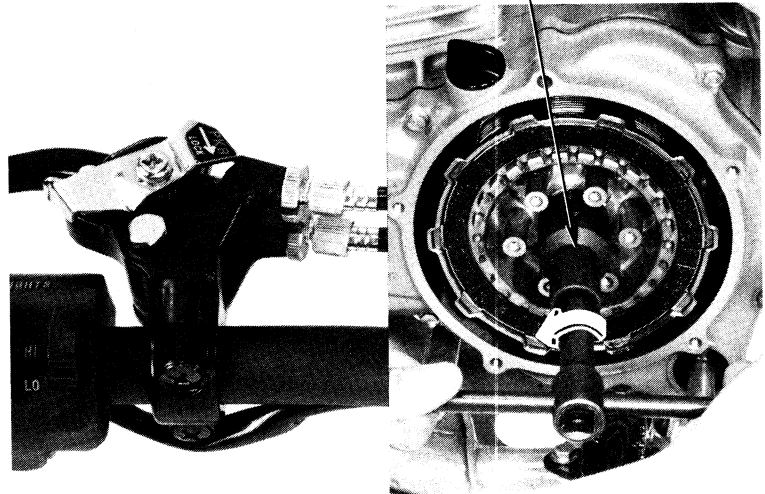

CLUTCH/CLUTCH ARM

LOCK NUT WRENCH SOCKET
07907-4150000 or 27 mm DEEP SOCKET

Shift the transmission into low and apply the parking brake.

Remove the clutch lock nut.

Remove the lock washer and clutch center.

Remove the thrust washer and clutch outer.