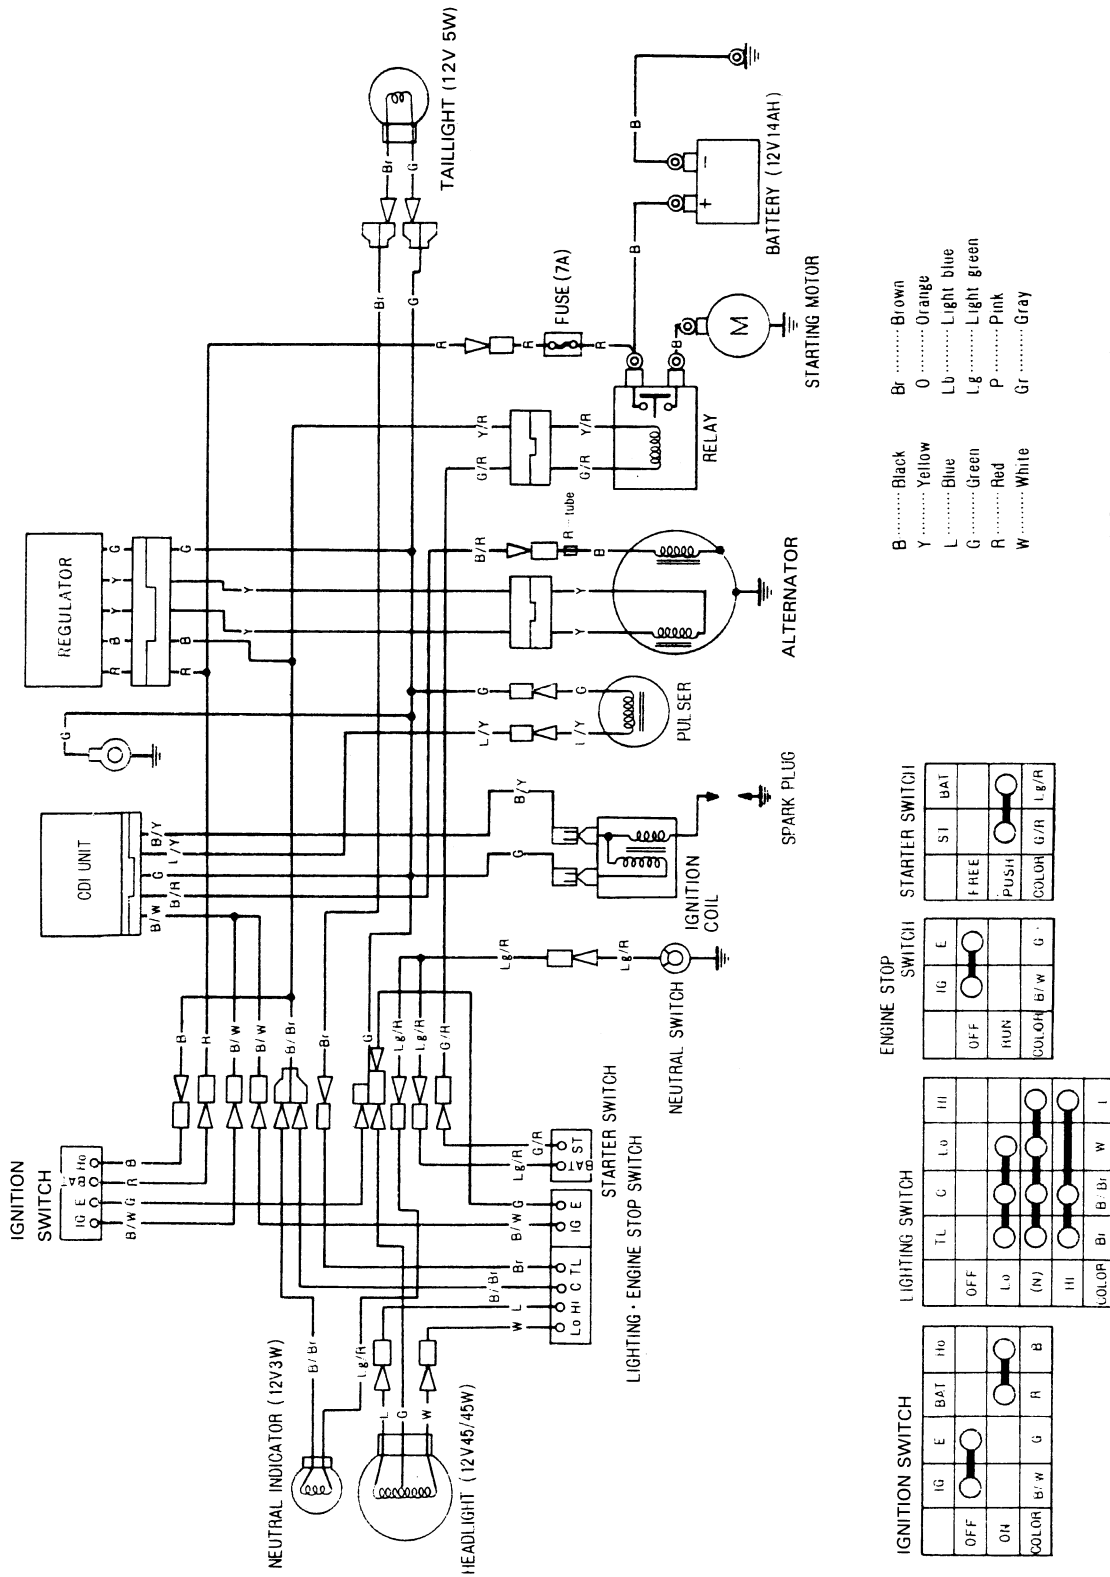

After'84:

IGNITION SWITCH

IG	E	HI	B
OFF	ON		
COLOR	B/W	G	R

LIGHTING SWITCH

TL	G	Lo	Hi
OFF			
COLOR	Bi	B/Br	W

ENGINE STOP SWITCH

IG	E
OFF	HUN
COLOR	B/W

STARTER SWITCH

ST	BAT
FREE	
PUSH	
COLOR	G/R

Color Legend:

- Br Brown
- O Orange
- Lb Light blue
- Lg Light green
- P Pink
- Gr Gray
- B Black
- Y Yellow
- L Blue
- G Green
- R Red
- W White

0030 Z-VM3-6800