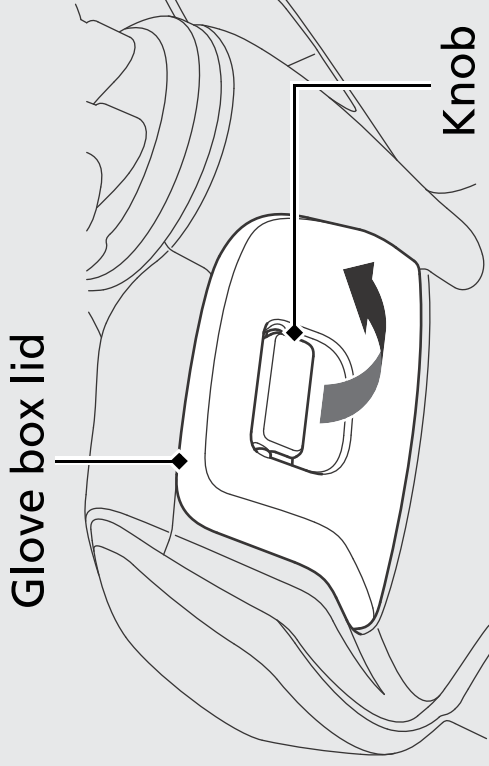

Glove Box

Open

Pull the knob up, then open the glove box lid.

Close

Close the glove box lid.

The maximum allowable load in the glove box shall be no more than

1.0 kg (2.2 lb)

Make sure that the glove box lid is closed securely.