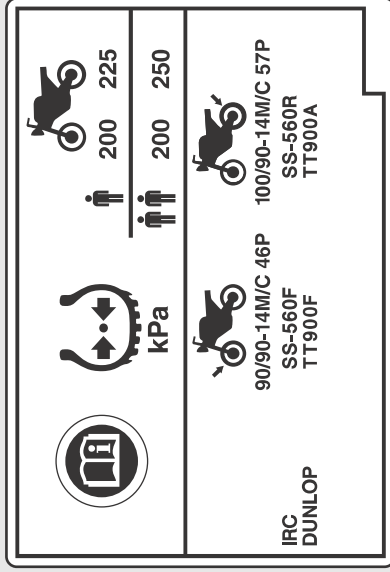

TYRE INFORMATION LABEL

Cold tyre pressure:

[Driver only]

Front **200 kPa (2.00 kgf/cm², 29 psi)**

Rear **225 kPa (2.25 kgf/cm², 33 psi)**

[Driver and passenger]

Front **200 kPa (2.00 kgf/cm², 29 psi)**

Rear **250 kPa (2.50 kgf/cm², 36 psi)**

Tyre size:

Front **90/90-14M/C 46P**

Rear **100/90-14M/C 57P**

Tyre brand: IRC

DUNLOP

Front **SS-560F**

TT900F

Rear **SS-560R**

TT900A

SAFETY REMINDER LABEL

For your protection, always wear helmet, protective apparel.

Except U type

FUEL LABEL

Unleaded petrol only.