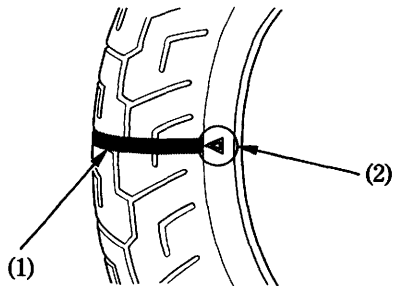

Tread Wear

Replace tyres before tread depth at the center of the tyre reaches the following limit:

Minimum tread depth	
Front:	1.5 mm (0.06 in)
Rear:	2.0 mm (0.08 in)

< For Germany >

German law prohibits use of tyres whose tread depth is less than 1.6 mm.

- (1) Wear indicator
- (2) Wear indicator location mark