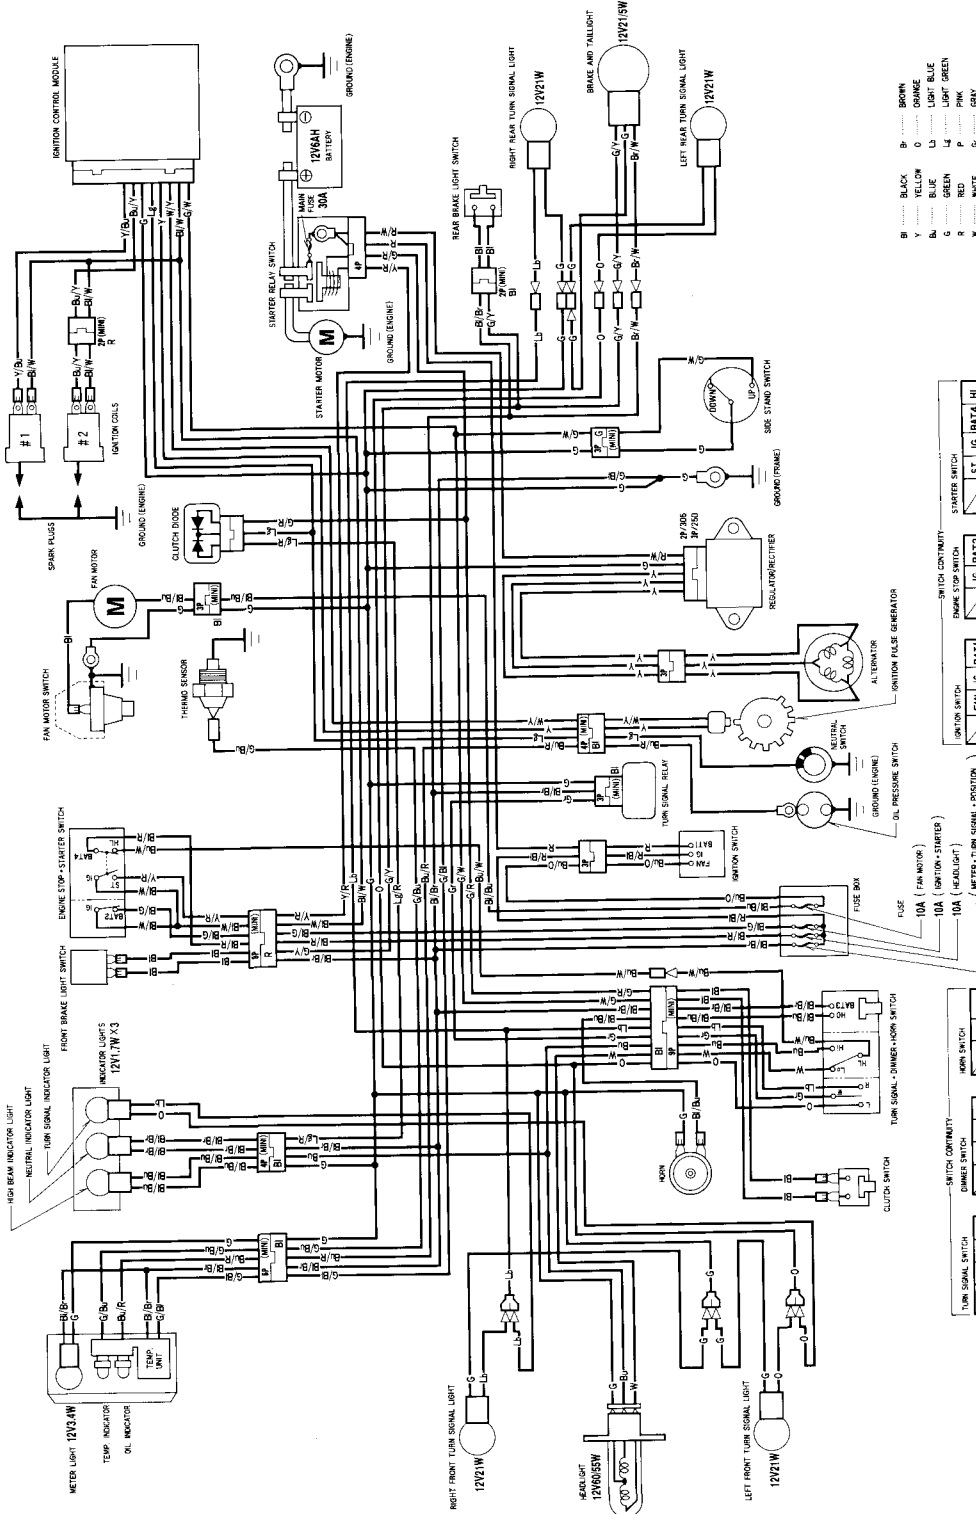

VT250C<U>

- B BLACK
- Br BROWN
- Y YELLOW
- Bl BLUE
- G GREEN
- Lt LIGHT BLUE
- Lg LIGHT GREEN
- R RED
- P PINK
- W WHITE
- Gr GRAY

0030Z - KCR - 9600

IGNITION SWITCH	STARTER SWITCH
ON	FREE
OFF	PUSH

ENGINE STOP SWITCH	IGNITION FUSE GENERATOR
OFF	ON
RUN	OFF

IGNITION SWITCH	IGNITION FUSE GENERATOR
ON	ON
OFF	OFF

IGNITION SWITCH	IGNITION FUSE GENERATOR
ON	ON
OFF	OFF

IGNITION SWITCH	IGNITION FUSE GENERATOR
ON	ON
OFF	OFF

IGNITION SWITCH	IGNITION FUSE GENERATOR
ON	ON
OFF	OFF