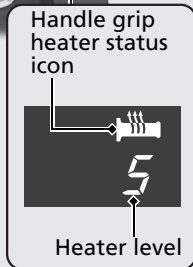

Handle Grip Heater

VFR800X is equipped with a handle grip heater that warms up your hands during ride. Wear gloves to protect your hands from the heated grips.

Handle grip heater indicator:

Displayed when the handle grip heater is on. The selected heater level is indicated by the number of times the indicator blinks when the heater is turned on and the heater level is changed. For example, If you select heater level 5, the indicator blinks 5 times and repeats it 7 times.

Heater level:

The selected heater level is indicated for a few seconds when the handle grip heater switch is operated.

Handle grip heater status icon:

Displayed when the handle grip heater is on.

If the "E1", "E2" or "E3" blinks:  **P.103**