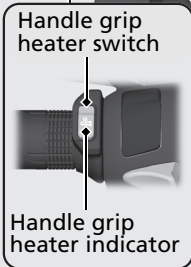

Handle Grip Heater

VFR800X is equipped with a handle grip heater that warms up your hands during ride. Wear gloves to protect your hands from the heated grips.

Handle grip heater indicator:

Displayed when the handle grip heater is on. The selected heater level is indicated by the number of times the indicator blinks when the heater is turned on and the heater level is changed. For example, If you select heater level 5, the indicator blinks 5 times and repeats it 7 times.

Heater level:

The selected heater level is indicated for a few seconds when the handle grip heater switch is operated.

Handle grip heater status icon:

Displayed when the handle grip heater is on.

If the "E1", "E2" or "E3" blinks:  **P.103**