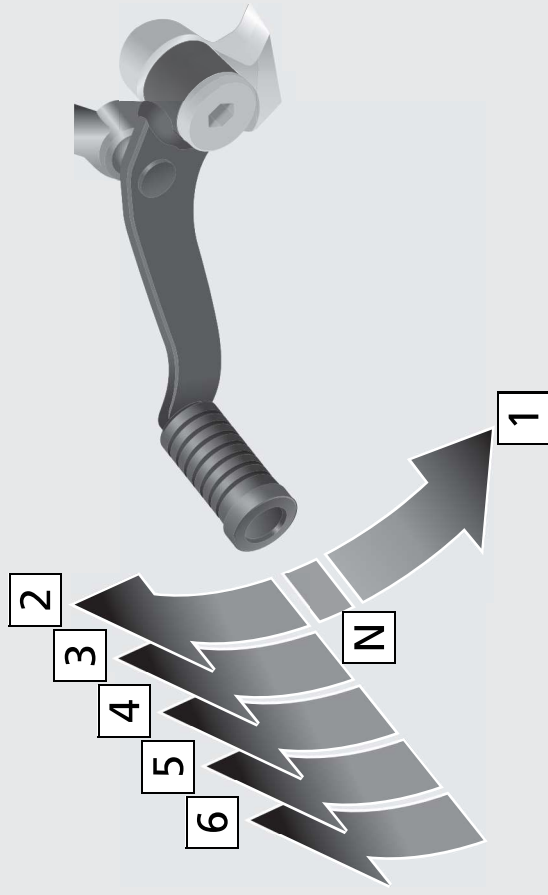

# Shifting Gears

(VFR1200X)

Your motorcycle transmission has six forward gears in a one-down, five-up shift pattern.

If you put the motorcycle in gear with the side stand down, the engine will shut off.