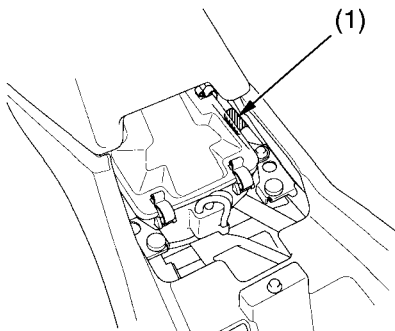

Vehicle Identification

Colour Label & Code

The colour label (1) is attached to the frame under the seat. Remove the seat (page 95) to check the label.

The colour code is helpful when ordering replacement parts. Record the colour and code here for your reference.

COLOUR _____

CODE _____

UNDER SEAT

(1) colour label