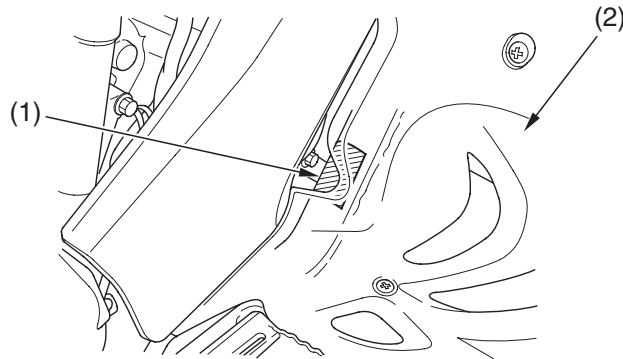

Vehicle Identification

Colour Label & Code

The colour label (1) is attached to the left side of the frame. It is visible through the slit in the left-side foot well (2).

The colour code is helpful when ordering replacement parts. Record the colour and code here for your reference.

COLOUR _____

CODE _____

LEFT SIDE

- (1) colour label
- (2) left-side foot well