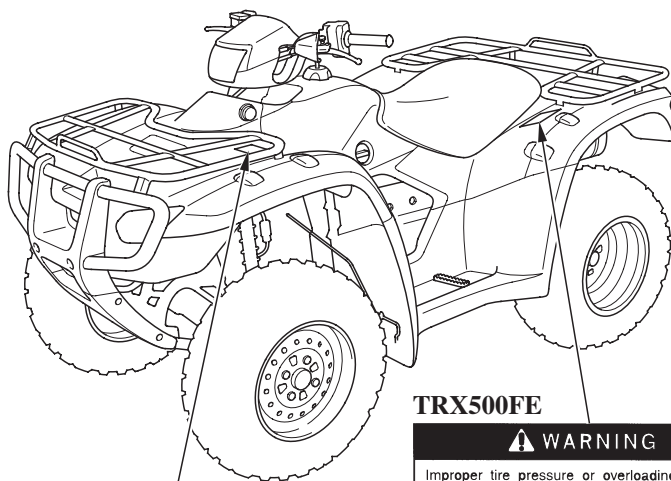

# Safety Labels

**WARNING**

Overloading this ATV or carrying cargo improperly can change handling, stability and braking performance and can lead to an accident.

Never exceed the maximum front cargo limit of: **66lbs (30kg)**.

## TRX500FE

**WARNING**

Improper tire pressure or overloading can cause loss of control. Loss of control can result in severe injury or death.

- Cold tire pressure :
  - Front : **3.6psi (25.0kPa)**
  - Rear : **3.6psi (25.0kPa)**
- Maximum weight capacity : **485lbs.(220kg)**

## TRX500FPE

**WARNING**

Improper tire pressure or overloading can cause loss of control. Loss of control can result in severe injury or death.

- Cold tire pressure :
  - Front : **4.4psi (30.0kPa)**
  - Rear : **3.6psi (25.0kPa)**
- Maximum weight capacity : **485lbs.(220kg)**