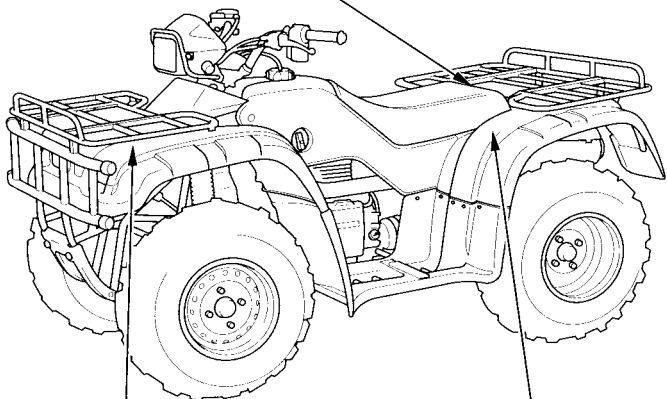

⚠ WARNING

NEVER ride as a passenger.
 Passengers can cause a loss of control, resulting in **SEVERE INJURY** or **DEATH**.

⚠ WARNING

Overloading this ATV or carrying cargo improperly can change handling, stability and braking performance and can lead to an accident.

Never exceed the maximum front cargo limit of : **66lbs (30kg)**.

Refer to instructions in the Owner's Manual.

⚠ WARNING

Improper tire pressure or overloading can cause loss of control.
 Loss of control can result in severe injury or death.

- Cold tire pressure;
 - Front : **3.6±0.4 psi 0.25±0.03 kg/cm²**
 - Rear : **3.6±0.4 psi 0.25±0.03 kg/cm²**
- Maximum weight capacity ; **485 lbs.(220 kg)**