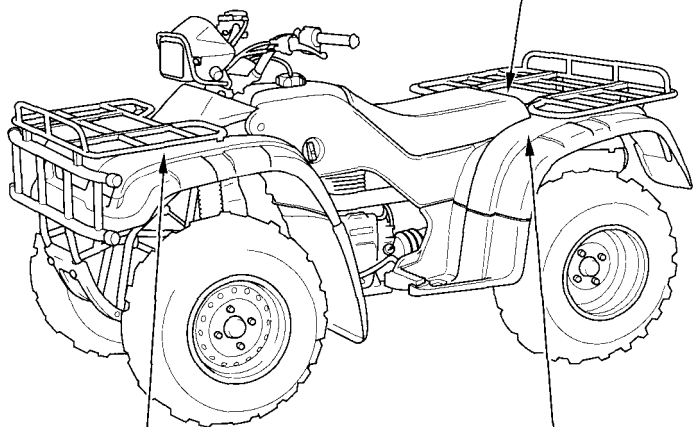

**⚠ WARNING**

NEVER ride as a passenger.  
Passengers can cause a  
loss of control, resulting in  
SEVERE INJURY or DEATH.

**⚠ WARNING**

Overloading this ATV or carrying cargo improperly can change handling, stability and braking performance and can lead to an accident.

Never exceed the maximum front cargo limit of: **66lbs (30kg)**.

Refer to instructions in the Owner's Manual.

**⚠ WARNING**

Improper tire pressure or overloading can cause loss of control.  
Loss of control can result in severe injury or death.

- Cold tire pressure ;  
Front : 25±3kpa 0.25±0.03kgf/cm<sup>2</sup> 3.6±0.4psi  
Rear : 25±3kpa 0.25±0.03kgf/cm<sup>2</sup> 3.6±0.4psi
- Maximum weight capacity ; 220kg 485lbs.