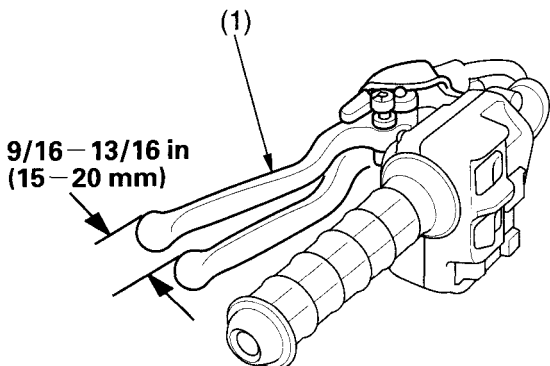

## Rear Brake Lever Freeplay

### LEFT HANDLEBAR

(1) rear brake lever

### Inspection

Measure the distance the rear brake lever (1) moves before the brake starts to take hold. Freeplay, measurement at the tip of the end of the brake lever, should be:

**9/16 - 13/16 in (15 - 20 mm)**