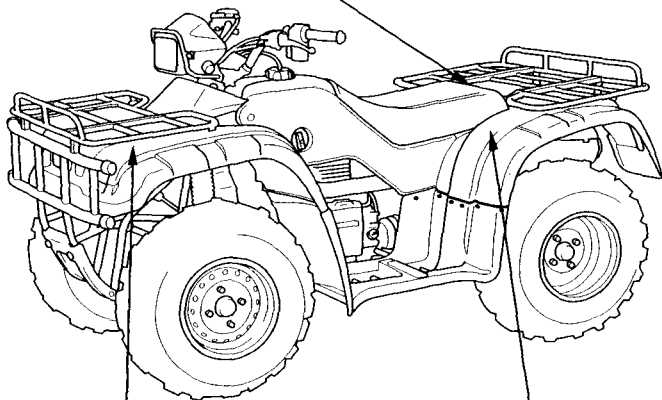

⚠ WARNING

NEVER ride as a passenger.
Passengers can cause a
loss of control, resulting in
SEVERE INJURY or **DEATH**.

⚠ WARNING

Overloading this ATV or carrying cargo improperly can change handling, stability and braking performance and can lead to an accident.

Never exceed the maximum front cargo limit of: **66lbs (30kg)**.

Refer to instructions in the Owner's Manual.

⚠ WARNING

Improper tire pressure or overloading can cause loss of control.

Loss of control can result in severe injury or death.

- Cold tire pressure;

Front : **3.6±0.4 psi 0.25±0.03 kg/cm²**

Rear : **3.6±0.4 psi 0.25±0.03 kg/cm²**

- **Maximum weight capacity ; 485 lbs.(220 kg)**