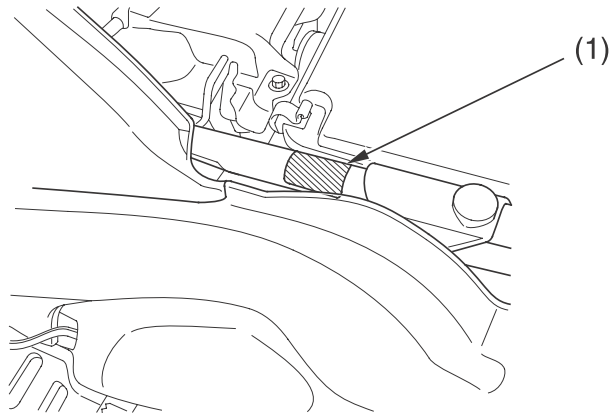

Vehicle Identification

Color Label & Code

The color label (1) is attached to the frame under the seat. Remove the seat (page 100) to check the label.

The color code is helpful when ordering replacement parts. You may record the color and code in the Quick Reference section at the rear of this manual.

UNDER SEAT

(1) color label