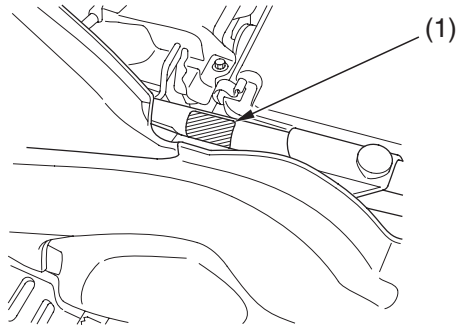

Vehicle Identification

Color Label & Code

The color label (1) is attached to the frame under the seat. Remove the seat (page 106) to check the label.

The color code is helpful when ordering replacement parts. You may record the color and code in the Quick Reference section at the rear of this manual.

UNDER SEAT

(1) color label