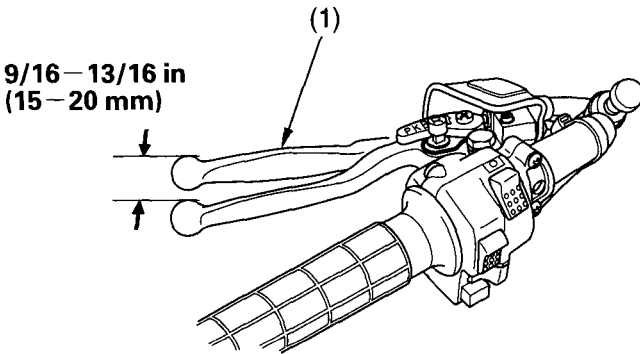

## Rear Brake Lever Freeplay

### LEFT HANDLEBAR

(1) rear brake lever

### Inspection

Measure the distance the rear brake lever/parking brake lever ( 1 ) moves before the brake starts to take hold. Freeplay, measurement at the tip of the end of the brake lever, should be:

9/16 - 13/16 in (15 - 20 mm)

If necessary, adjust to the specified range.