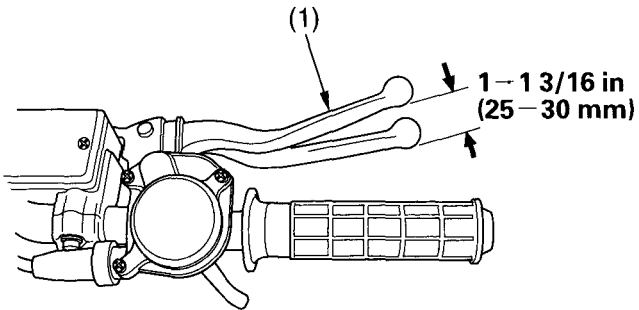

Front Brake Lever Freeplay & Shoe Lining Clearance

RIGHT HANDLEBAR

(1) front brake lever

1. Measure the distance the brake lever moves before the brakes start to take hold. Freeplay, measured at the tip of the front brake lever (1) should be:

1 - 1 3/16 in (25 - 30 mm)

(cont'd)