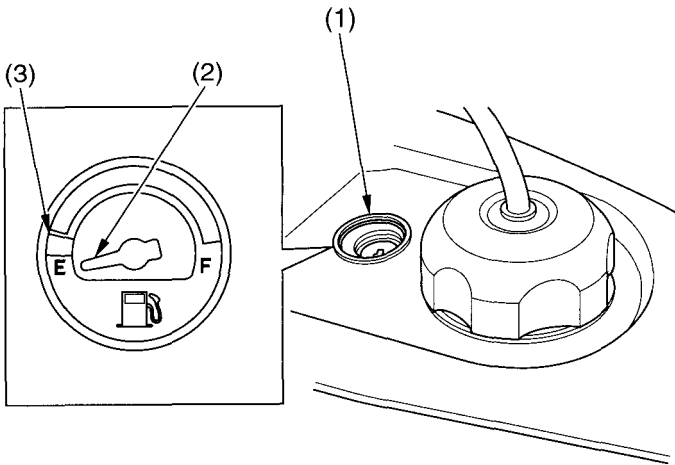

Indicators & Displays

Fuel Gauge

The fuel gauge (1) shows the approximate fuel supply available. At F (Full), the fuel tank capacity including reserve is:

3.67 US gal (13.9 ℓ)

When the gauge needle (2) enters the red band (3), fuel will be low and you should refill the tank as soon as possible. The amount of fuel left in the tank when the needle enters the red band is approximately:

0.82 US gal (3.1 ℓ)

(1) fuel gauge

(2) gauge needle

(3) red band