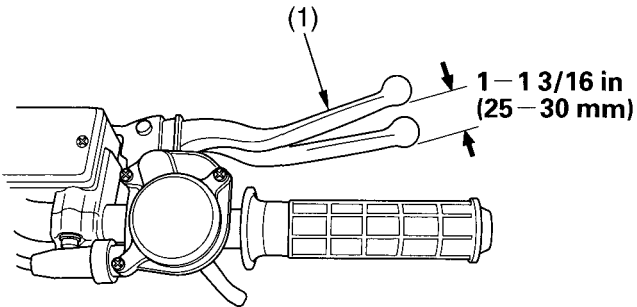

## Front Brake Lever Freeplay & Shoe Lining Clearance

### RIGHT HANDLEBAR

(1) front brake lever

1. Measure the distance the brake lever moves before the brakes start to take hold. Freeplay, measured at the tip of the front brake lever (1) should be:  
1 - 1 3/16 in (25 - 30 mm)