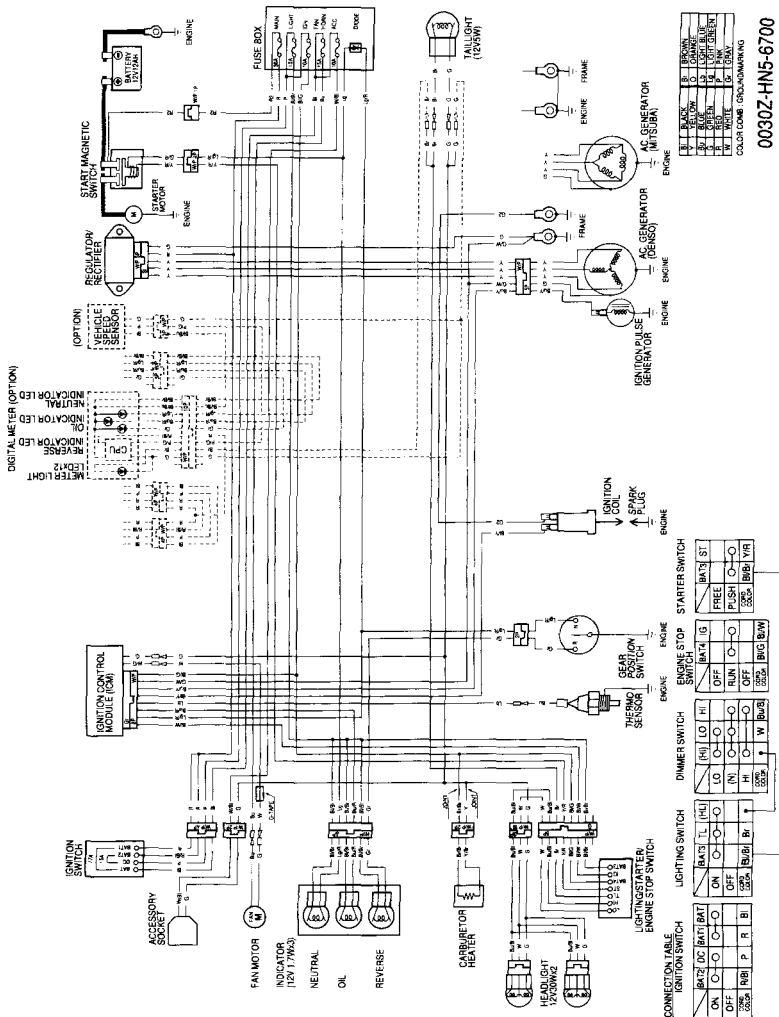

WIRING DIAGRAM

U.S. model

B	BLACK
BR	BROWN
BLU	BLUE
OR	ORANGE
GRN	GREEN
WH	WHITE
GY	GRAY

COLOR CODE CHROMATING

0030Z-HNS-6700