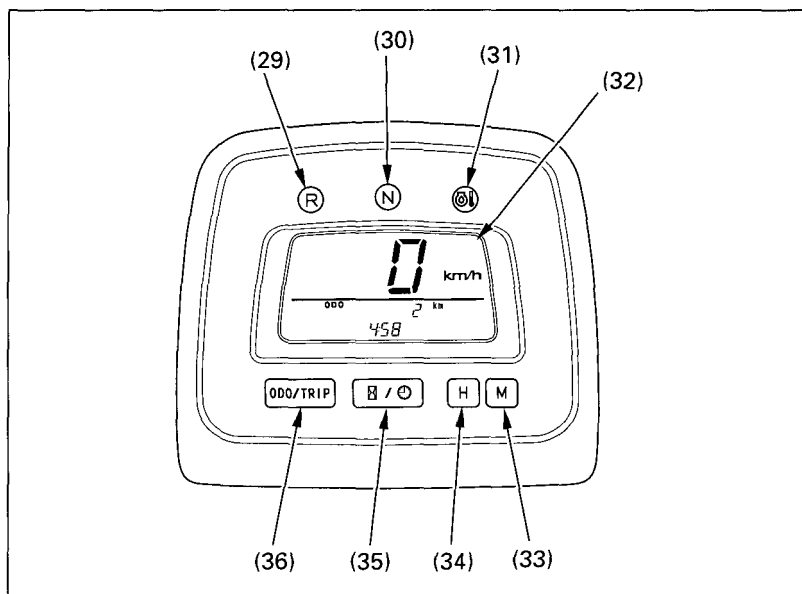

Multi-function Display (Canadian model only)

(29) Reverse indicator

(30) Neutral indicator

(31) Oil high temperature indicator

(32) Multi-function display

- Speedometer

- Odometer/Tripmeter

- Digital clock/Hourmeter

(33) Minute select button

(34) Hour select button

(35) Hourmeter/Digital clock select button

(36) Odometer/Tripmeter select button

Fig. 2-4 Indicators and multi-function display, from rider's point of view