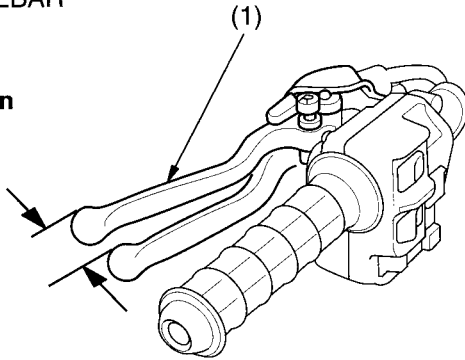

Rear Brake Lever Freeplay

LEFT HANDLEBAR

$9/16 - 13/16$ in
(15 - 20 mm)

(1) rear brake lever

Inspection

Measure the distance the rear brake lever (1) moves before the brake starts to take hold. Freeplay, measurement at the tip of the end of the brake lever, should be:

$9/16 - 13/16$ in (15 - 20 mm)

If necessary, adjust to the specified range.