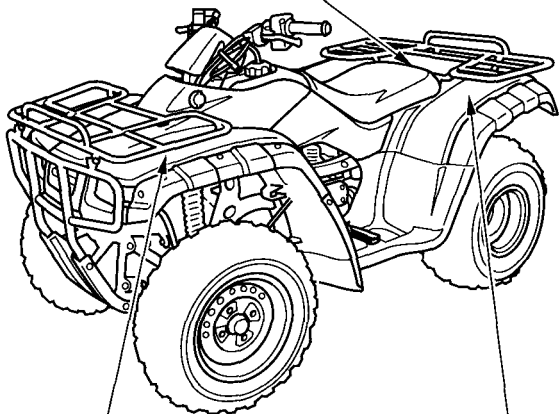

⚠ WARNING

 NEVER ride as a passenger.
Passengers can cause a loss of control, resulting in SEVERE INJURY or DEATH.

⚠ WARNING

Overloading this ATV or carrying cargo improperly can change handling, stability and braking performance and can lead to an accident.

Never exceed the maximum front cargo limit of: **66lbs (30kg)**.

Refer to instructions in the Owner's Manual.

⚠ WARNING

Improper tire pressure or overloading can cause loss of control. Loss of control can result in severe injury or death.

- Cold tire pressure ;
Front : 25±3kpa 0.25±0.03kgf/cm² 3.6±0.4psi
Rear : 25±3kpa 0.25±0.03kgf/cm² 3.6±0.4psi
- Maximum weight capacity : 220kg 485lbs.