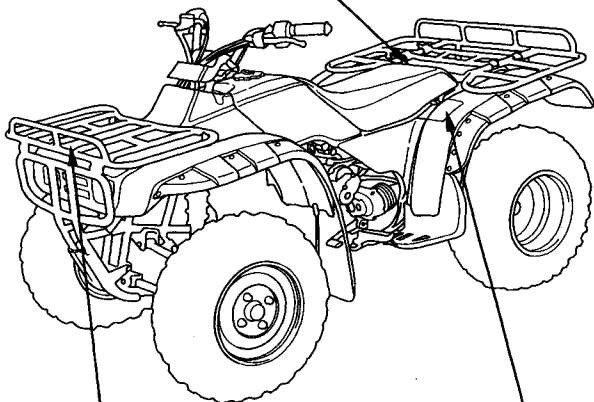

**▲ WARNING**

Riding as a passenger can cause the ATV to go out of control.

Loss of control can cause a collision or rollover, which can result in severe injury or death.

**NEVER** ride as a passenger.

**▲ WARNING**

Overloading this ATV or carrying cargo improperly can change handling, stability and braking performance and can lead to an accident.

Never exceed the maximum front cargo limit of: **66lbs (30kg)**.

Refer to instructions in the Owner's Manual.

**▲ WARNING**

Improper tire pressure or overloading can cause loss of control. Loss of control can result in severe injury or death.

- Cold tire pressure :  
Front : 2.9±0.4psi 0.20±0.03kg/cm<sup>2</sup>  
Rear : 2.9±0.4psi 0.20±0.03kg/cm<sup>2</sup>
- Maximum weight capacity : 480lbs. (210kg)