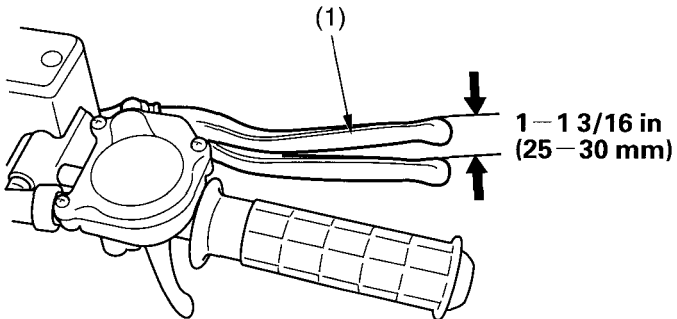

Front Brake Lever Freeplay & Shoe Lining Clearance

RIGHT HANDLEBAR

(1) front brake lever

1. Measure the distance the brake lever moves before the brakes start to take hold. Freeplay, measured at the tip of the front brake lever (1) should be:
1 - 1 3/16 in (25 - 30 mm)