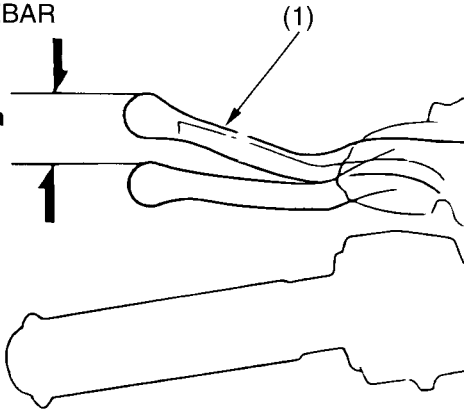

## Rear Brake Lever Freeplay

LEFT HANDLEBAR

$9/16 - 13/16$  in  
(15 - 20 mm)

(1) rear brake lever

### Inspection

Measure the distance the rear brake lever (1) moves before the brake starts to take hold. Freeplay, measurement at the tip of the end of the brake lever, should be:

$9/16 - 13/16$  in (15 - 20 mm)

If necessary, adjust to the specified range.