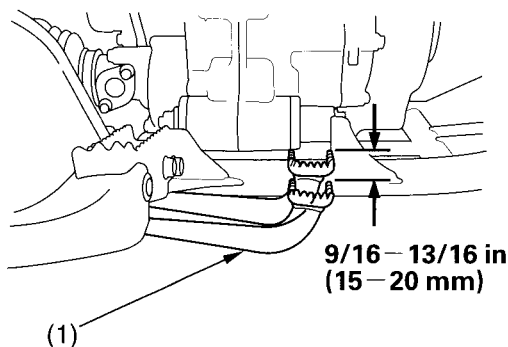

Rear Brake Pedal Freeplay

RIGHT SIDE

(1) rear brake pedal

Inspection

Measure the distance the rear brake pedal (1) moves before the brake starts to take hold. Freeplay, measurement at the tip of the end of the pedal, should be:

9/16 – 13/16 in (15 – 20 mm)

If necessary, adjust to the specified range.