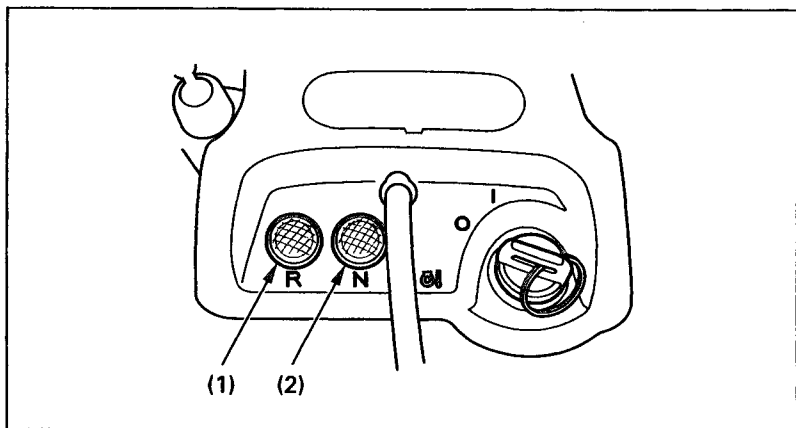

### Reverse and Neutral Indicator Lamps

The reverse indicator lamp (1) and the neutral indicator lamp (2) (Fig. 2-12) are next to the ignition switch.

The reverse indicator lamp will light when the transmission is in reverse and the ignition switch is ON ( I ). The neutral indicator lamp will light when the transmission is in neutral and the ignition switch is ON ( I ).

Fig. 2-12

(1) Reverse indicator lamp  
(2) Neutral indicator lamp