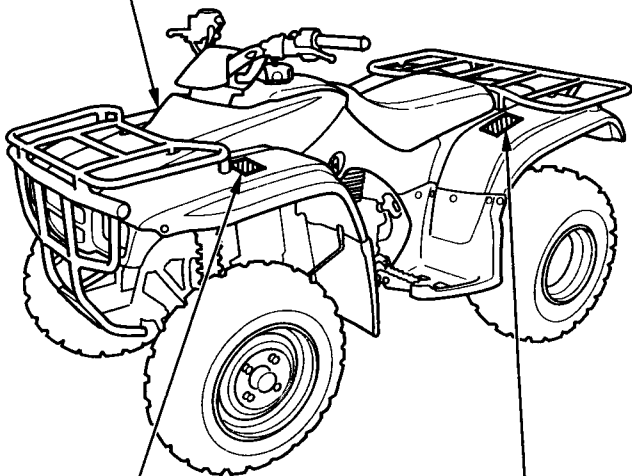

⚠ WARNING

UNDER 16

Operating this ATV if you are under the age of 16 increases your chance of severe injury or death.

NEVER operate this ATV if you are under age 16.

⚠ WARNING

Overloading this ATV or carrying cargo improperly can change handling, stability and braking performance and can lead to an accident.

Never exceed the maximum front cargo limit of: **33lbs (15kg)**.

Refer to instructions in the Owner's Manual.

⚠ WARNING

Improper tire pressure or overloading can cause loss of control. Loss of control can result in severe injury or death.

- Cold tire pressure;
 - Front: 20±3kPa 0.29±0.03kg/cm² 2.9±0.4psi
 - Rear: 20±3kPa 0.29±0.03kg/cm² 2.9±0.4psi
- Maximum weight capacity: 175kg (386lbs.)