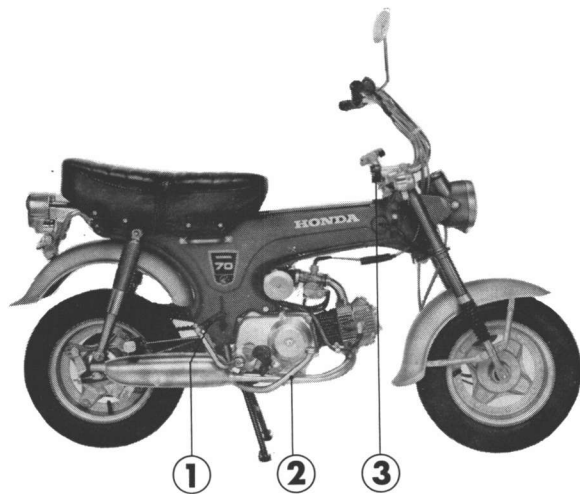

## ST 70 (Australia Type)

- ① Kick starter pedal
- ② Rear brake pedal
- ③ Handle bar knobs