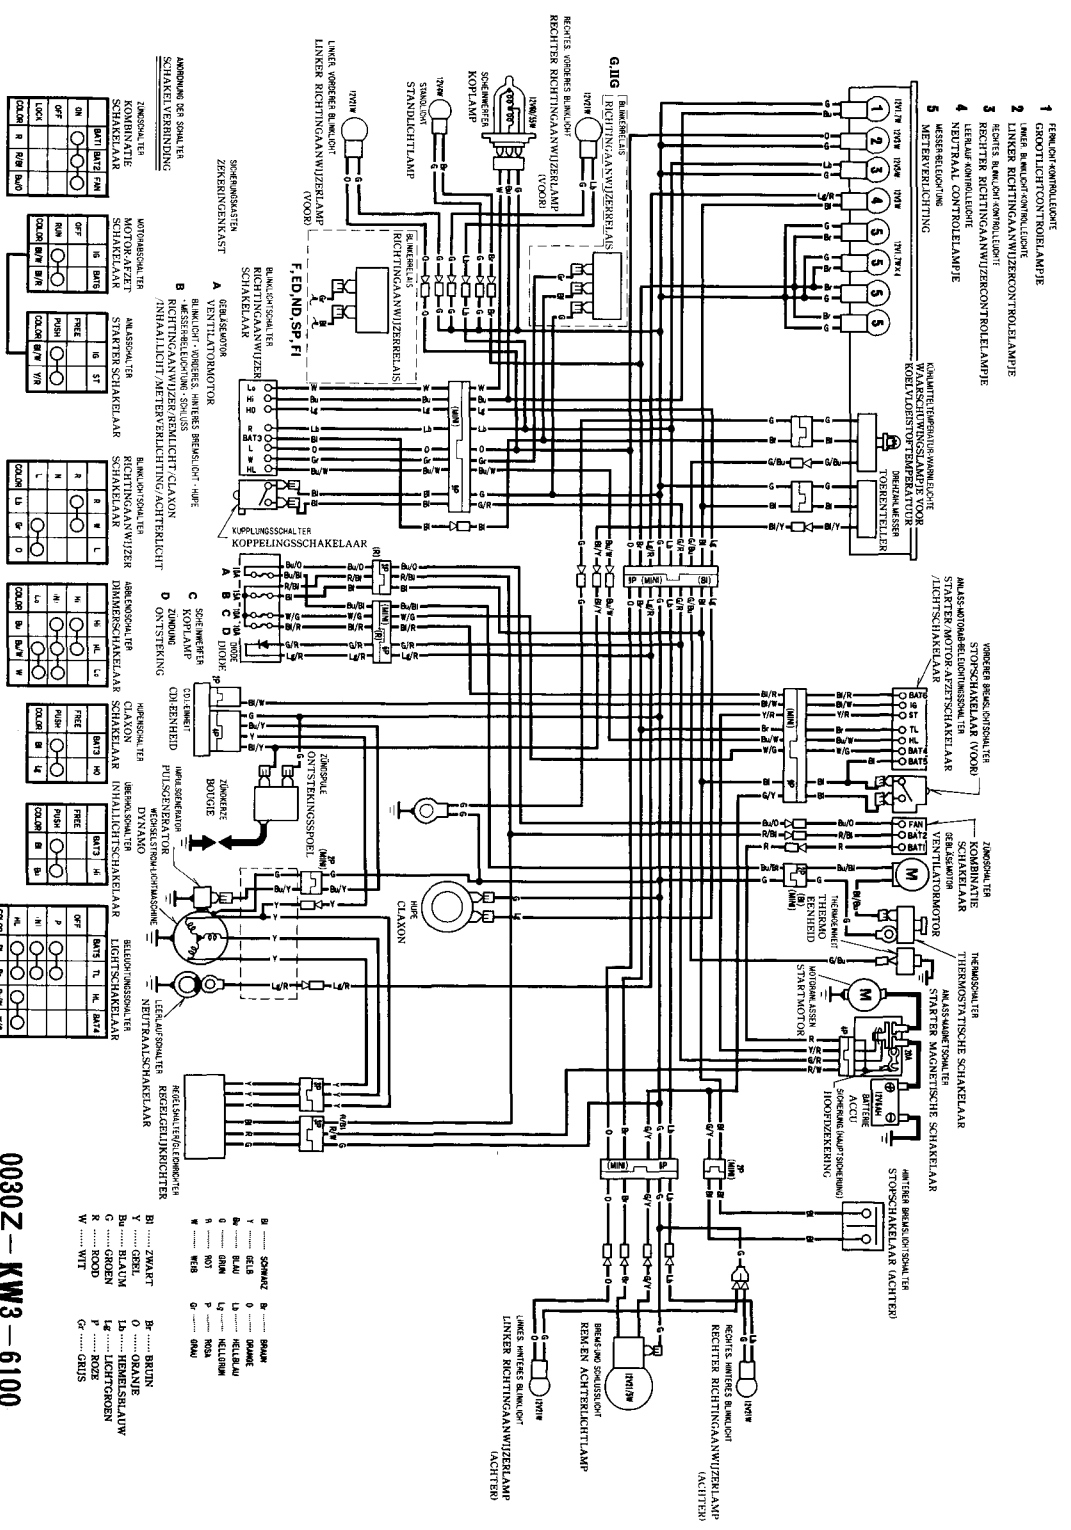

NX250 (F, ED, ND, G, IIG, SP, FI)

1. GROOTTICHT/CONTROLLELAMP
2. LINKER RIJTOEGANGSWIJZERCONTROLLELAMP
3. RECHTER RIJTOEGANGSWIJZERCONTROLLELAMP
4. RECHTER RIJTOEGANGSWIJZERCONTROLLELAMP
5. METERVERLICHTING

- ANBOUW VAN DE BOMMELER
SCHAKELVERBODING
- ZWART
O ORANJE
G GRUEN
R ROZE
W WIT
- WIT
OFF
ON
- COLOUR R R/W B/W

- WIT
OFF
ON
- COLOUR R R/W B/W
- WIT
OFF
ON
- COLOUR R R/W B/W
- WIT
OFF
ON
- COLOUR R R/W B/W

- WIT
OFF
ON
- COLOUR R R/W B/W
- WIT
OFF
ON
- COLOUR R R/W B/W
- WIT
OFF
ON
- COLOUR R R/W B/W

- WIT
OFF
ON
- COLOUR R R/W B/W
- WIT
OFF
ON
- COLOUR R R/W B/W
- WIT
OFF
ON
- COLOUR R R/W B/W

0030Z-KW3-6100