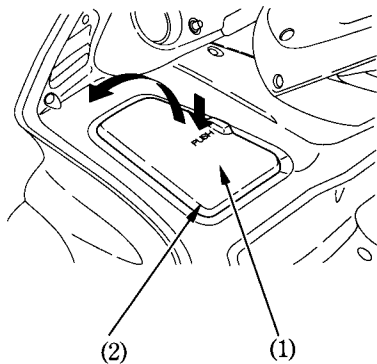

TICKET BOX

There is ticket box (1) above the left of the glove box.

The maximum allowable load of the ticket box is **0.3kg**.

Do not open and close the ticket box while riding the scooter.

To open the ticket box (1), push the "PUSH" mark on the right of the ticket box cover (2).

NOTE:

- * Make sure the ticket box cover is closed before riding.
- * When washing your scooter be careful not to flood this area with water.
- * Do not store valuables or fragile articles in the ticket box.