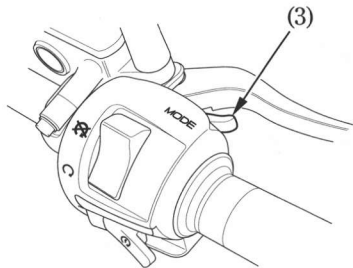

### **Mode Shift Switch (NSS250A)**

To shift between the automatic shift mode and 7-speed automatic mode, press the mode shift switch (3).

This switch is also used to change the 7-speed manual mode to 7-speed automatic mode.