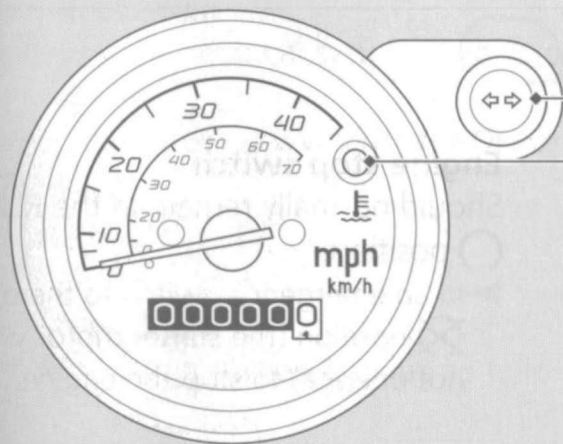

Indicators

switches

 Turn signal indicator

 High coolant temperature indicator
If it comes on while riding:  P.76

 Fuel reserve indicator

When this indicator comes on while riding,
fuel reserved in the tank about:
0.32 US gal (1.2 liters)

 High beam indicator