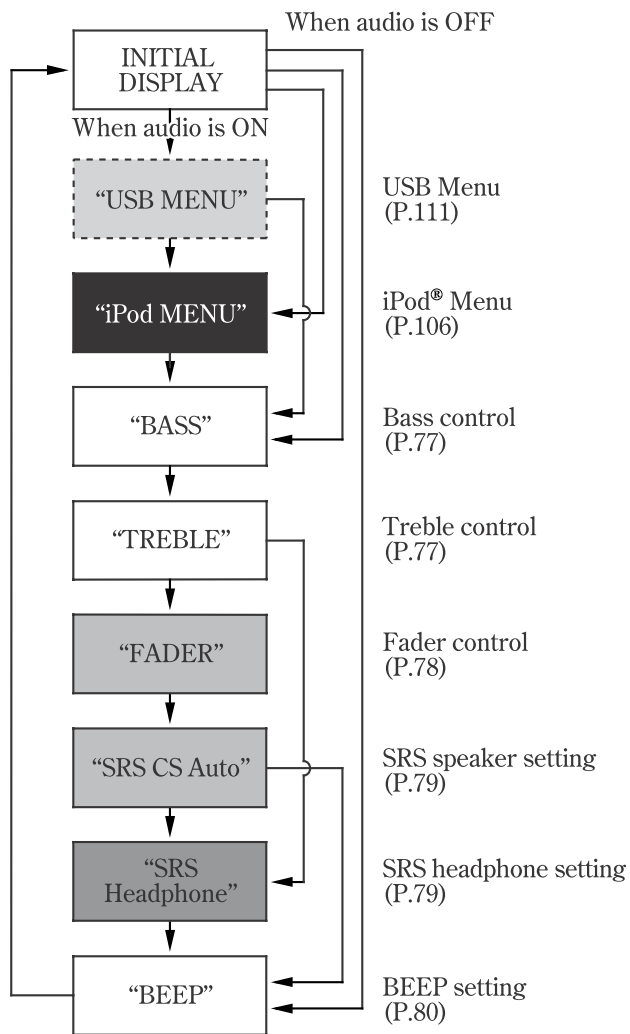

MODE Knob/Button Function

- —————> Push the MODE Knob/Button
- [Gray Box] When the speaker is used
- [Dark Gray Box] When the headset is used
- [Dashed Box] When USB flash drive is used
- [Black Box] When iPod® is used