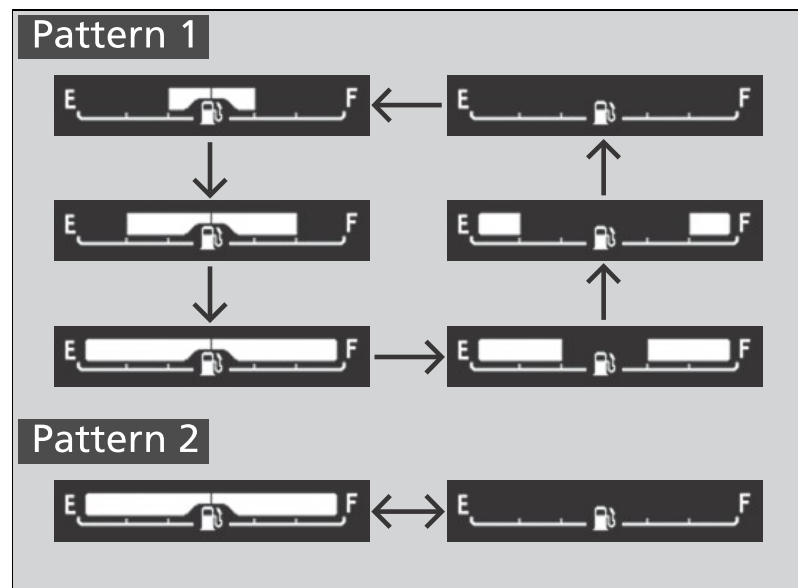

## Fuel Gauge Failure Indications

If the fuel system has an error, the fuel gauge will be displayed as shown in the illustration. If these occur, see your dealer as soon as possible.

## Coolant Temperature Gauge Failure Indication

If the cooling system has an error, all segments will blink or go off as shown in the illustration.

If this occurs, see your dealer as soon as possible.