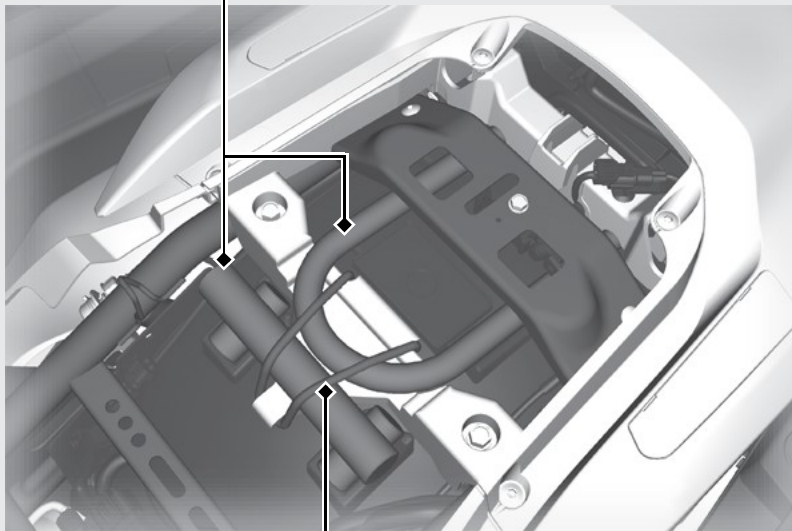

### U-shaped Lock

To store a U-shaped lock under the seat.

U-shaped lock

Rubber strap

- ▶ The U-shaped lock is held in place above the rear fender with the rubber strap.
- ▶ Some U-shaped locks may not fit in the compartment due to their size or design.