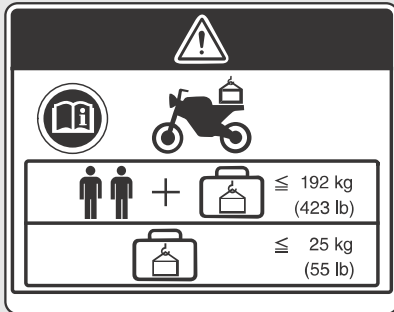

RADIATOR CAP LABEL

DANGER

ED, E type only

NEVER OPEN WHEN HOT.

Hot coolant will scald you.

Relief pressure valve begins to open at **1.1 kgf/cm²**.

ACCESSORIES AND LOADING WARNING LABEL

WARNING

ACCESSORIES AND LOADING

- The safety stability and handling of this motorcycle may be affected by the addition of accessories and luggage.
- Read carefully the instructions contained in user's manual and installation guide before installing any accessory.
- The total weight of accessories and luggage added to rider's and passenger's weight should not exceed **192 kg (423 lb)**, which is the maximum weight capacity.
- The luggage weight must not exceed **25 kg (55 lb)** under any circumstances.
- The fitting of large fork-mounted or large handlebar mounted fairing is not recommended.