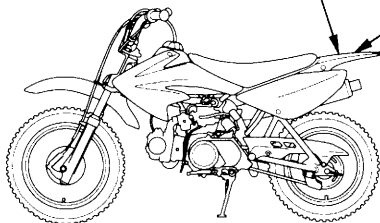

Safety Labels

This page shows the locations of safety labels on your motorcycle. Some labels warn you of potential hazards that could cause serious injury. Others provide important safety information. Read these labels carefully and don't remove them.

If a label comes off or becomes hard to read, contact your Honda dealer for a replacement.

TIRE INFORMATION			
Cold tire pressures :	Front	100kPa	1.00kg/cm² 15psi.
	Rear	100kPa	1.00kg/cm² 15psi.
Maximum weight capacity :	60kg(132lbs)		
Tire size :	Front	2.50-14 4PR	
	Rear	3.00-12 4PR	

OFF ROAD USE ONLY
THIS VEHICLE IS DESIGNED AND MANUFACTURED FOR OFF ROAD USE ONLY. IT DOES NOT CONFORM TO FEDERAL MOTOR VEHICLE SAFETY STANDARDS AND OPERATION ON PUBLIC STREETS, ROADS, OR HIGHWAYS IS ILLEGAL.

For your protection, always wear your helmet while riding. Operator only. No passengers. Read the owner's manual carefully.