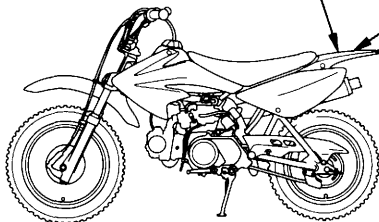

Safety Labels

This page shows the locations of safety labels on your motorcycle. Some labels warn you of potential hazards that could cause serious injury. Others provide important safety information. Read these labels carefully and don't remove them.

If a label comes off or becomes hard to read, contact your Honda dealer for a replacement.

TIRE INFORMATION	
Cold tire pressures :	Front 100kPa 1.00kg/cm² 15psi. Rear 100kPa 1.00kg/cm² 15psi.
Maximum weight capacity :	60kg(132lbs)
Tire size :	Front 2.50-14 4PR Rear 3.00-12 4PR

OFF ROAD USE ONLY
THIS VEHICLE IS DESIGNED AND MANUFACTURED FOR OFF ROAD USE ONLY. IT DOES NOT CONFORM TO FEDERAL MOTOR VEHICLE SAFETY STANDARDS AND OPERATION ON PUBLIC STREETS, ROADS, OR HIGHWAYS IS ILLEGAL.

For your protection, always wear your helmet while riding. Operator only. No passengers. Read the owner's manual carefully.