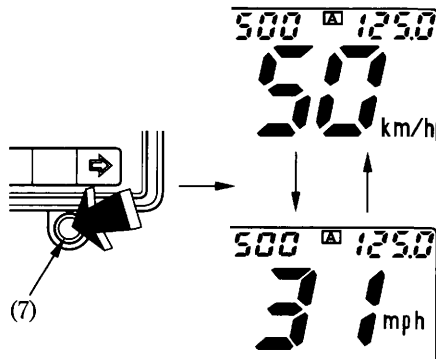

Speed Unit Change

(E type only)

The speedometer displays both “km/h” and “mph”.

Push the right control button (7) to select “km/h” or “mph”.

(7) Right control button