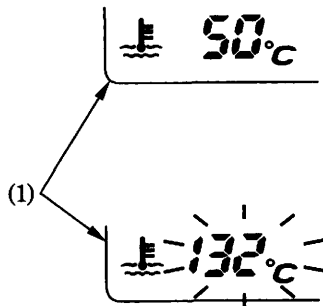

## Coolant Temperature Meter

The coolant temperature meter (1) shows coolant temperature digitally.

### Temperature Display:

Below 34°C	"— —" is displayed.
Between 35°C and 121°C	Actual coolant temperature is indicated.
Between 122°C and 131°C	Actual coolant temperature is indicated and flashed.
Above 132°C	The display will remain and flash "132°C".