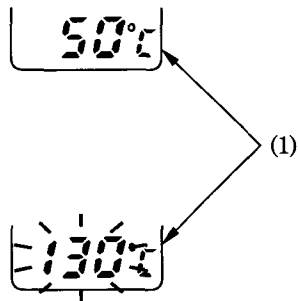

Coolant Temperature Meter

The coolant temperature meter (1) shows coolant temperature digitally.

Temperature Display:

| | |
|------------------------|--|
| Below 34°C | “— —” is displayed. |
| Between 35°C and 130°C | Actual coolant temperature is indicated. |
| Above 130°C | The display will remain and flash “130°C”. |

(1) Coolant temperature meter