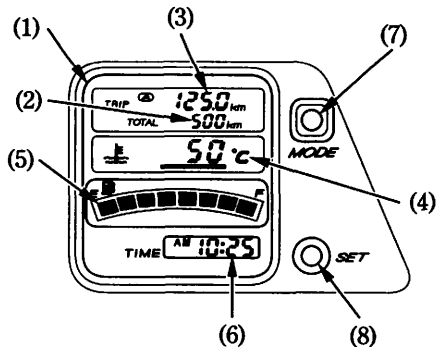

## Multi-function Display

Multi-function display (1) includes the following functions:

- Odometer
- Tripmeter
- Coolant temperature meter
- Fuel gauge
- Digital clock

- (1) Multi-function display
- (2) Odometer
- (3) Tripmeter
- (4) Coolant temperature meter
- (5) Fuel gauge
- (6) Digital clock
- (7) MODE button
- (8) SET button