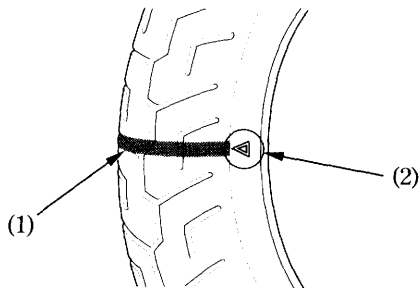

Tread Wear

Replace tyres before tread depth at the center of the tyre reaches the following limit:

Minimum tread depth	
Front:	1.5 mm (0.06 in)
Rear:	2.0 mm (0.08 in)

< For Germany >

German law prohibits use of tyres whose tread depth is less than 1.6 mm.

- (1) Wear indicator
- (2) Wear indicator location mark