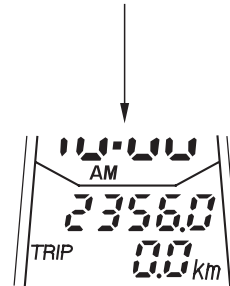

Tripmeter

The tripmeter shows mileage per trip.
To reset the tripmeter, push and hold the
RESET button (1).

(1) RESET button