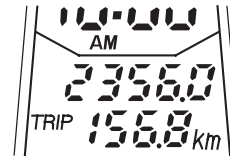

Tripmeter

The tripmeter shows mileage per trip.
To reset the tripmeter, push and hold the
RESET button (1).

(1) RESET button